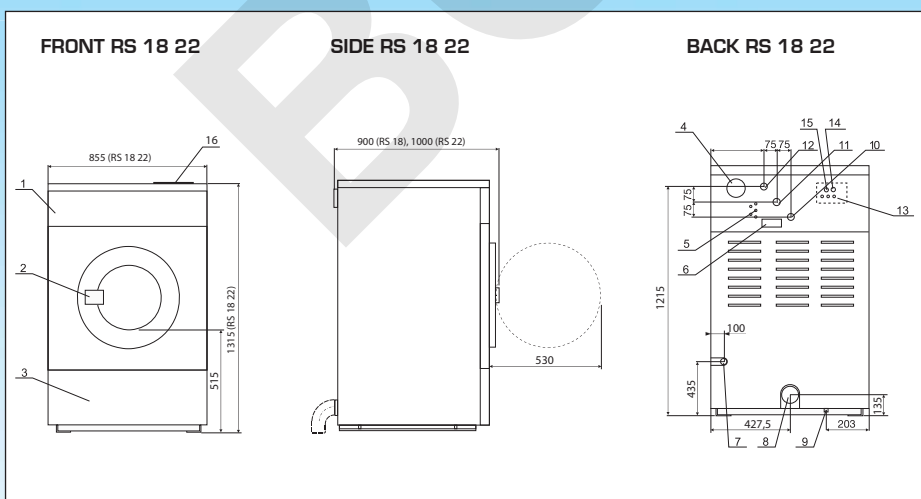

primus

Rigid Mounted Industrial Washer Extractors RS 18, RS 22

FEATURES

- Rigid mounted, medium spin
- Stainless steel cabinet (AISI 304)
- Stainless steel drum and tub
- Large drain valve (Ø76 mm)
- Easy access to all parts
- Patented soap hopper and drain valve (Liqui-Mix® system)
- Frequency controlled motor
- PowerWash® perforated lifting ribs: more mechanical action, lower water consumption
- Measurement of unbalance by means of frequency inverter

TYPE		RS 18	RS 22
CAPACITY			
Drum volume	l	181	217
Capacity	kg/lb	18/40	22/50
Drum diameter	mm	Ø700	Ø700
MOTOR			
Frequency controlled		standard	standard
DRUM SPEED			
Wash speed	rpm	44	44
Spin speed	rpm	505	480
G-factor spin speed		100	90
PROGRAMMER			
Microprocessor EC		standard	standard
Microprocessor FC		+	+
CABINET			
Stainless steel AISI 304		standard	standard
Coloured panels		+	+
FIXING			
		yes (6 pcs. M16x160)	yes (6 pcs. M16x160)
HEATING			
100% hot water	°C	90	90
	°F	194	194
100% electrical	kW	12-18	12-18
Steam high pressure	bar	3-8	3-8
CONNECTION			
Electrical		1x220-240V 50/60Hz, 3x220-240V 50/60Hz 3x380-415V+N 50/60Hz, 3x380-480V 50/60Hz Others on request	
Water inlet	inch	3/4"	
Steam inlet	inch	1/2"	
DIMENSIONS			
HxWxD	mm	1315x855x900	1315x855x1000
TRANSPORT DATA			
Gross weight			
Case packing	kg	290	300
Net weight	kg	280	280
Volume (packed)			
Case packing	m ³	1,37	1,5
Case packing HxWxD	mm	1530x935x955	1530x935x1050
+ = Available			
Standard = Standard version			