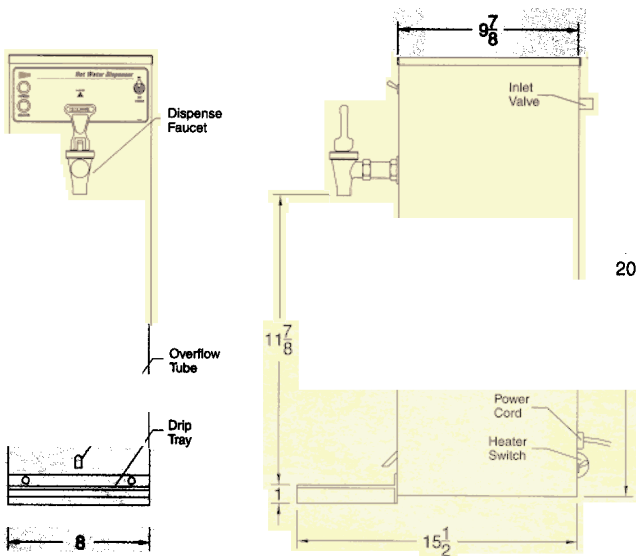

HWD-5

HWD-5PC

These cost-effective workhorses put hot water dispensing instantly at your fingertips - easily and efficiently. Be it the 3 or 5 gallon model, its large capacity tank has the capability of providing small to large quantities of hot water instantly, making it an ideal solution for hundreds of food application needs including: the preparation of soups, gravies, sauces, noodles, teas, potatoes and pastas.

However, if limited counter space is a challenge, then try our compact hot water dispenser. Only 8" wide, the HWD-2 is perfect for your dispensing needs in those small to fit areas.

With so many models to choose from, you can trust Cecilware to meet your specific dispensing needs.

HWD-2

HWD-2

HWD-5PC

Model#	Description	Capacity	Width	Height	Depth	Electrical	Ship Weight
HWD-2	Hot Water Dispenser	2 Gallon	8"	20"	15 1/2"	120V, 1.8 KW, 15A 240V, 3 KW, 20A	24 lbs.
HWD-3	Hot Water Dispenser	3 Gallon	9 1/4"	24"	21 1/4"	120V, 1.8 KW, 15A 240V, 4.4 KW, 20A	42 lbs.
HWD-3PC	Hot Water Dispenser w/portion control						
HWD-5	Hot Water Dispenser	5 Gallon	9 1/4"	30"	21 1/4"	120V, 1.8 KW, 15A 240V, 6.6 KW, 30A	42 lbs.
HWD-5PC	Hot Water Dispenser w/portion control						

Specify electrical requirements. The 120 V unit - line cord included. **Plumbing:** 1/4" water line required.

Export Voltages: 220V/50/1 add suffix "X" to model #. **Optional:** for 2" legs add suffix "L" to model #.